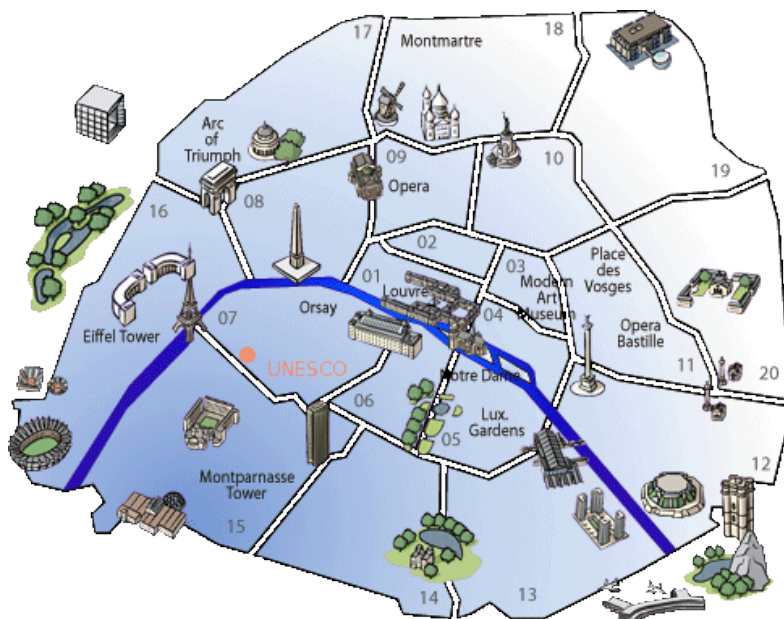

QNP2012 Suggestions for hotels and residences

The conference administration will not manage hotel reservations (with the exception of a few rooms at the guest house of Ecole Polytechnique). We gather hereafter several useful websites and are giving you suggestions for conveniently located hotels, most of them not too far from the "RER B" line which runs North-South from Roissy airport to Paris and to Palaiseau and beyond. As explained in the "Transportation" part of our web site, the relevant train stations for the conference are Massy-Palaiseau (followed by short bus ride) and Lozère (followed by 15' walk steep up).

Here are some interesting web sites for your hotel reservation

<http://www.sites-hotels.com/ile-de-france/hotels_paris.htm>

<http://www.ratestogo.com/Default.asp>

<http://www.0800paris-hotels.com/>

<http://www.a1-discount-hotels.com/>

<http://www.hotels-paris.fr/en/>

<http://paris.hotels-europe.ws/>

<http://www.allhotelsparis.net/>

<http://www.parisby.com/>

<http://www.123france.co.uk/>

<http://voyages.kelkoo.fr/c-170701-hotel.html>

Hotels in Paris

The last two digits of the zip code correspond to the district (« arrondissement ») on the map below.

Hôtel Port-Royal ★★

8 Bd Port-Royal 75005 Paris Tel : 33(0)1 43 31 70 06

<http://www.hotelportroyal.fr/> from 78,50€

Hôtel des Mines ★★

125, boulevard Saint Michel, 75005 Paris, Tel. : 33 (0)1 43 54 32 78

<http://www.hotel-desmines-paris.com/> from 90€

Hôtel de France Quartier Latin ★★

108, rue Monge 75005 PARIS Tel : 33(0)1 47 07 19 04

<http://www.paris-hotel-defrance.com/French/TheHotel1.html> from 120€